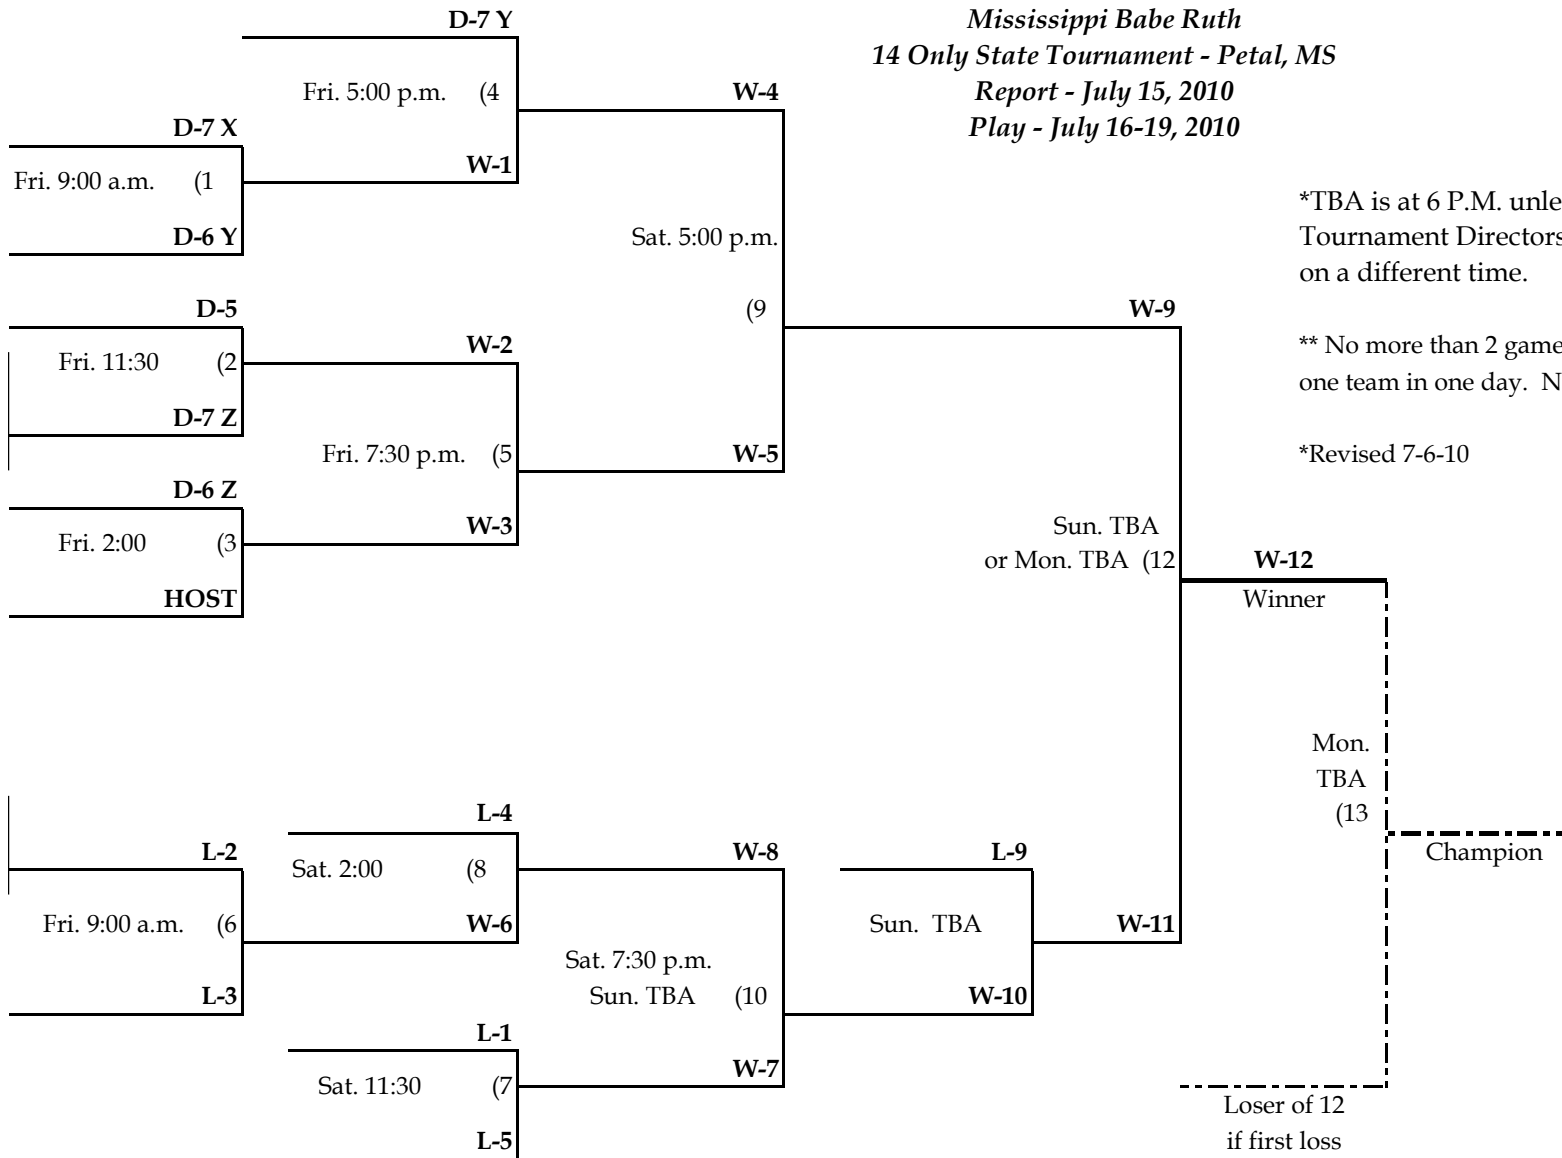

**Mississippi Babe Ruth
14 Only State Tournament - Petal, MS
Report - July 15, 2010
Play - July 16-19, 2010**

*TBA is at 6 P.M. unless both coaches and Tournament Directors unanimously agree on a different time.