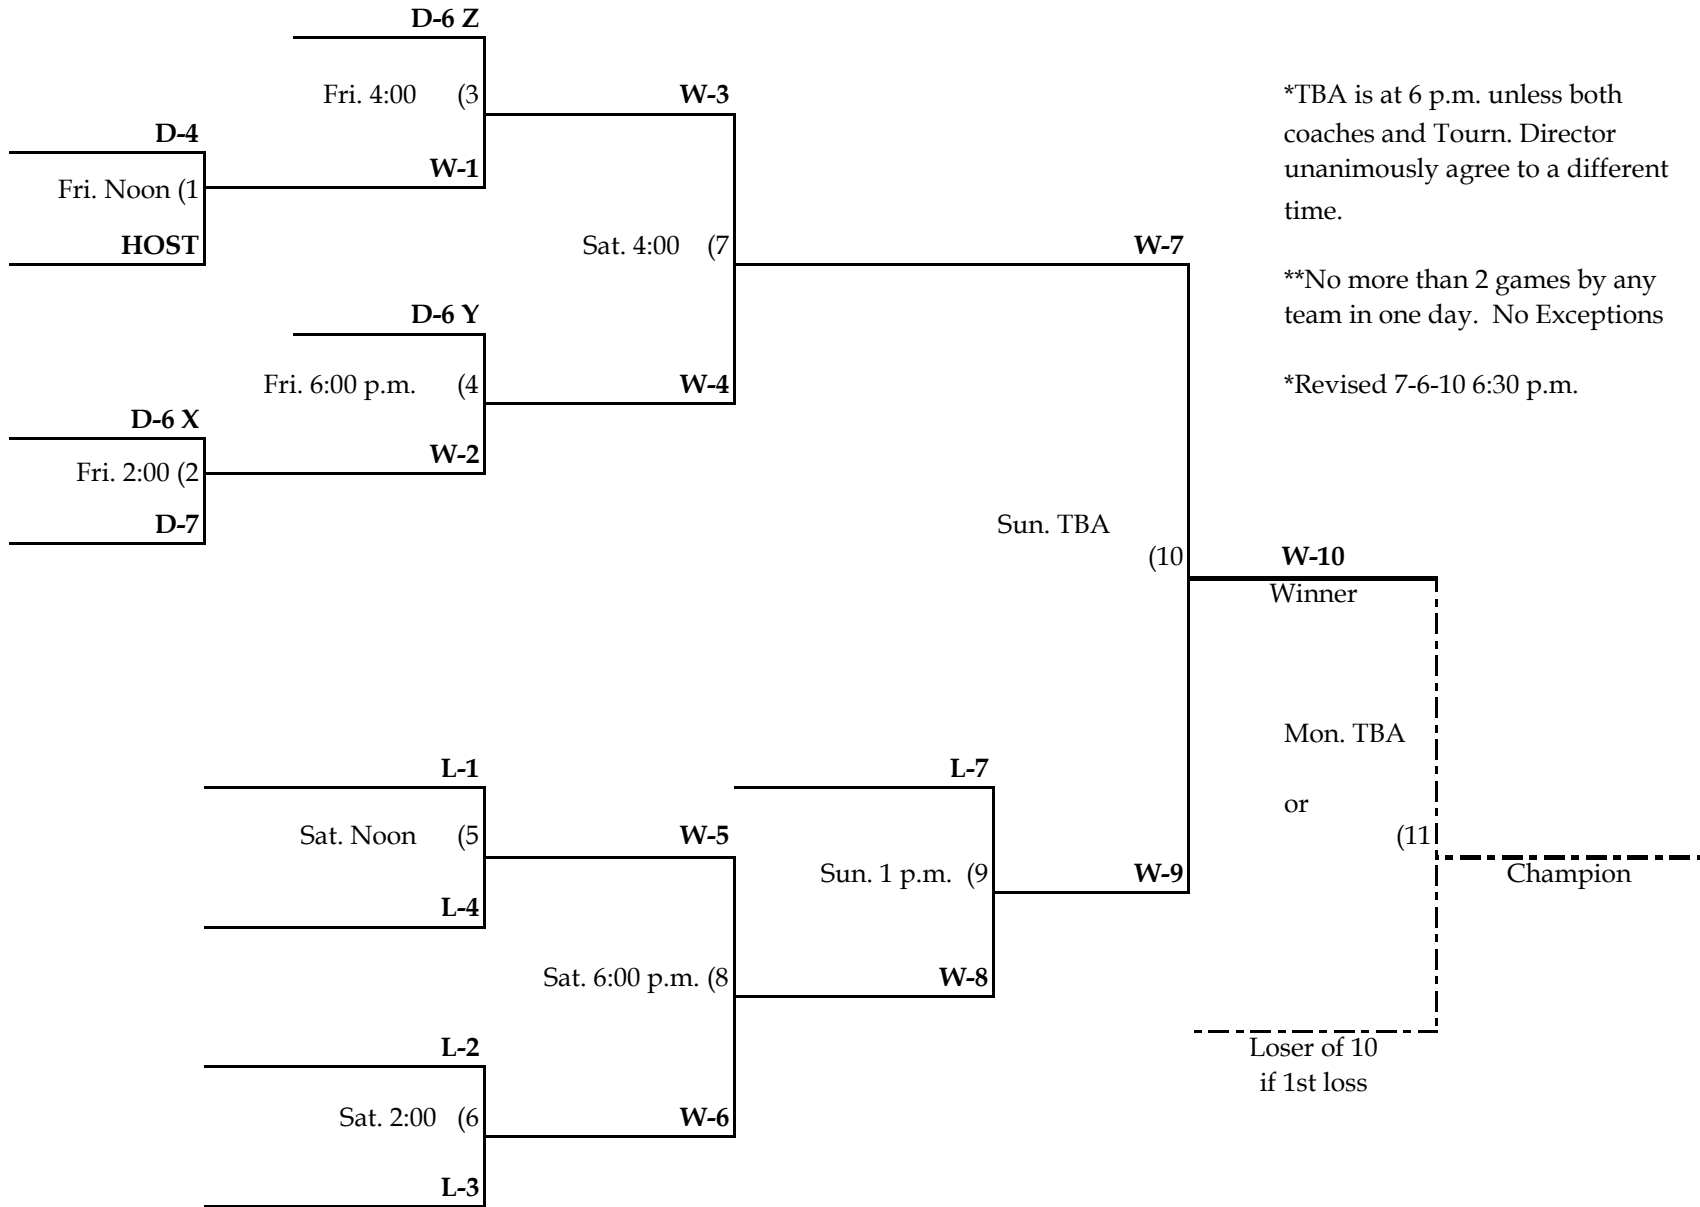

**Mississippi Babe Ruth
11 Only State Tournament - Gulfport, MS
Report, July 8, 2010 - Play, July 9-13, 2010**

*TBA is at 6 p.m. unless both coaches and Tourn. Director unanimously agree to a different time.

**No more than 2 games by any team in one day. No Exceptions

*Revised 7-6-10 6:30 p.m.